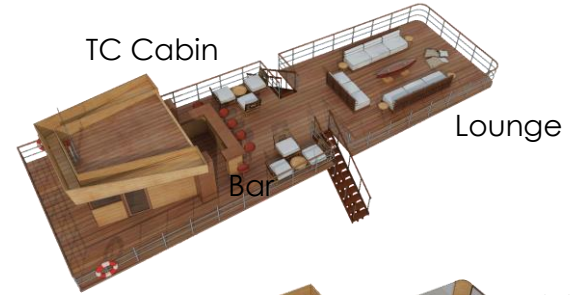

Delfin I – Deck Plan

TOP OBSERVATION DECK