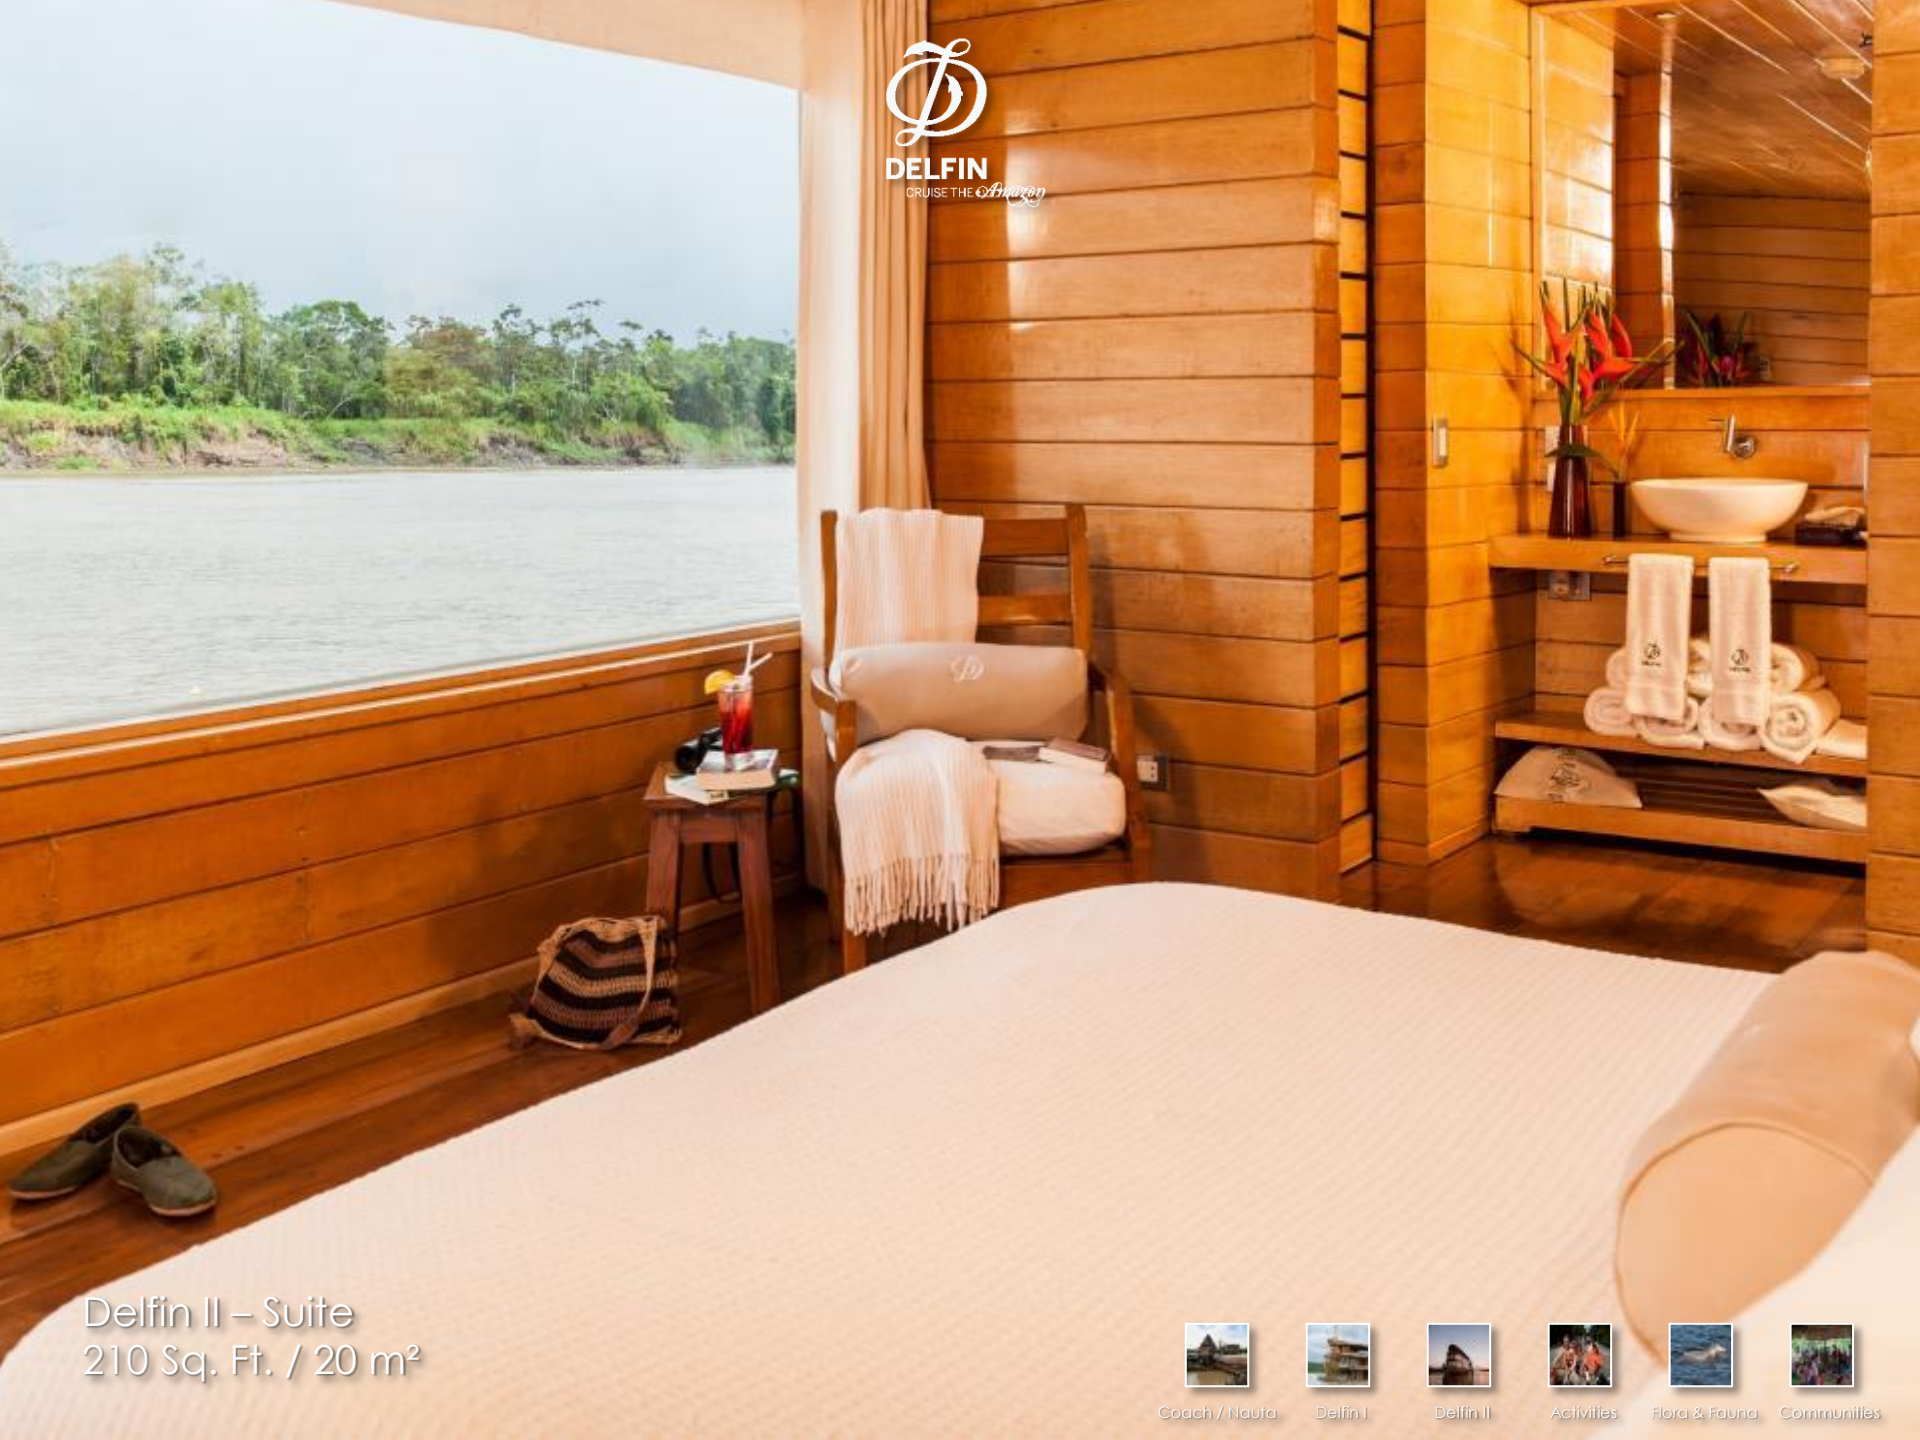

Suites (7, 8)

Delfin II – Master Suite
230 Sq. Ft / 22 m²

Coach / Nauta

Delfin I

Delfin II

Activities

Flora & Fauna

Communities