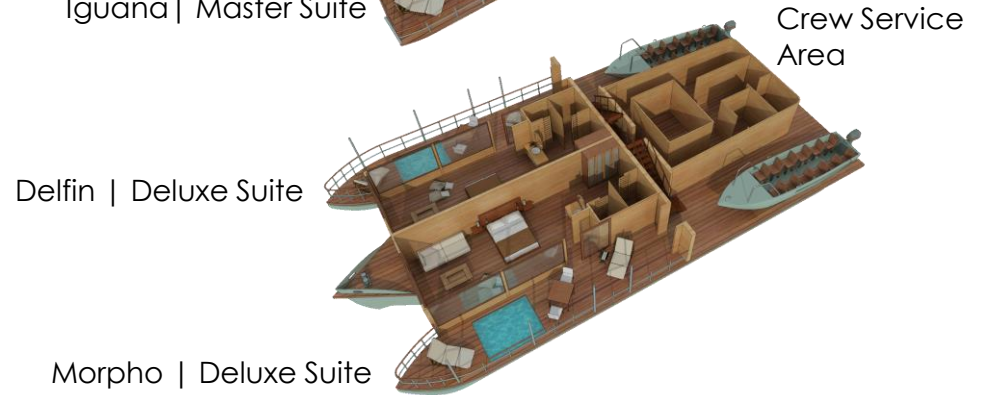

Delfin I – Deck Plan

TOP OBSERVATION DECK

UPPER DECK

MAIN DECK